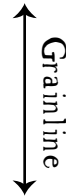

1" Test
Square

Cut 1 on the Fold

Grainline

Grainline

Jane Scrunchie

Cut 1 on the Fold
1/4" Seam Allowance Included

Jane Long Tail Bow

Cut 1 on the Fold
1/4" Seam Allowance Included

6

1" Test Square